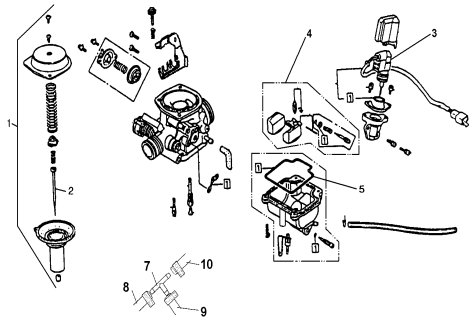

27 CARBURETOR

NOTE:

The picture is not used for the order of the spare parts, but only for your reference. If you want to order any part, you must order the assembly.

REF. No.	PART NO.	DESCRIPTION	Q'TY	图号	PART No.	
1	23301	CARBURETOR ASSY (BOTTOM PULL C/	1	170M.13.2	1L013020000	ATV260E33
	23301a	CARBURETOR ASSY (TOP PULL CABLE	1	170M-A.13	1L113000000	ATV260E33
2	23302	JET NEEDLE SET	1	170M.13.2-1	1L013020001	ATV260E33
3	23303	AUTO CHOKE ASSEM	1	170M.13.2.1	1L013020100	ATV260E33
4	23304	FLOAT ASSY	1	170M.13.2.2	1L013020200	ATV260E33
5	23305	BOWL GASKET	1	170M.13.2-2	1L013020002	ATV260E33
6	23306	MAIN JET	1	170M.13.2-3	1L013020003	ATV260E33
		IDLE JET		170M.13.2-4	1L013020004	ATV260E33
7	30235	FUEL HOSE COUPLER	1	170M-A.13-1	1L113000001	
8	23308	HOSE Φ8X4.5X260	1	170M-A.13.1	1L113010000	
9	23309	HOSE Φ8X4.5X390	1	170M-A.13.2	1L113020000	
10	23310	HOSE Φ8X4.5X280	1	170M-A.13.3	1L113030000