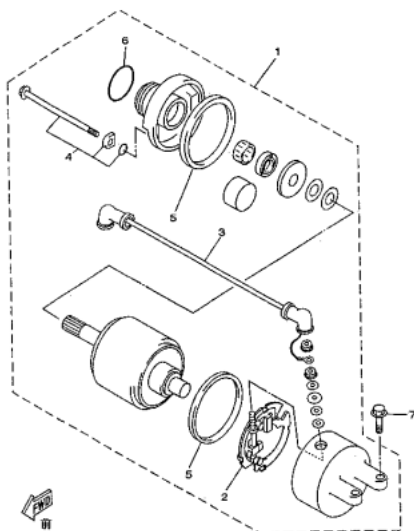

34 STARTING MOT

REF. No.	PART NO.	DESCRIPTION	Q'TY	图号	PART No.	
1	24101	STARTING MOTOR ASSY	1	170M.16	1L01600000	ATV260E41
2	24102	BRUSH HOLD ASSY	1	170M.16.4	1L01604000	ATV260E41
3	24103	CORD,STARTER MOTOR	1	170M.16.2	1L01602000	ATV260E41
4	24104	BOLT	2	170M.16-2	1L01600002	ATV260E41
5	24105	GASKET	2	170M.16-3	1L01600003	ATV260E41
6	24106	O-RING 24.5X3	1	170M.16-1	1L01600001	ATV260E41
7	24107	FLANGE BOLT M6X25	2	170M.4-6	1L00400006	ATV260E41