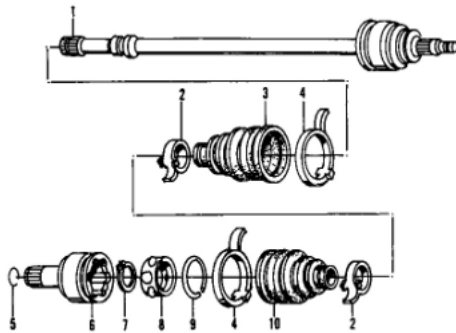

37 FRONT DRIVE AXLE (FOR 4WD)

REF. No.	PART No.	DESCRIPTION	Q'TY	图号	PART No.	
1		ASSEMBLY	2	LH260ATV.6.5	8E006050000	ATV260E45
2	24402	BOOT BAND "A"	4	LH260ATV.6.5-5	8E006050005	ATV260E45
3	24403	OUTER BOARD BOOT	2	LH260ATV.6.5-4	8E006050004	ATV260E45
4	24404	BOOT BAND "B"	2	LH260ATV.6.5-1	8E006050001	ATV260E45
5	24405	ATOPPER RING	2	LH260ATV.6.5-10	8E006050010	ATV260E45
6	24406	OUTER CV JOINT	2	LH260ATV.6.5.2	8E006050200	ATV260E45
7	24407	CIRCLIP 20	2	GB/T894.1	B036320	ATV260E45
8	24408	STEEL BALL BRACKET	1	LH260ATV.6.5-11	8E006050011	
		STEEL BALL	6	LH260ATV.6.5-10	8E005060010	ATV260E45
9	24409	STOPPER RING	1	LH260ATV.6.5-9	8E006050009	ATV260E45
10	24410	INBOARD BOOT	2	LH260ATV.6.5-5	8E006050005	ATV260E45