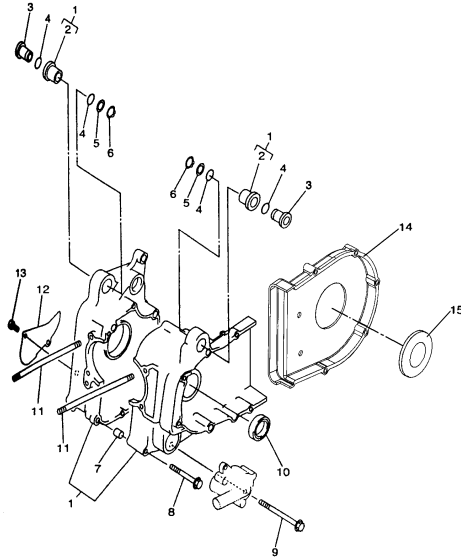

29 CRANKCASE

REF. No.	PART NO.	DESCRIPTION	Q'TY	图号	PART No.	
1	23501	CRANKCASE ASSY	1	170M-A.4	1L104000000	ATV260E35
2	23502	HOLDER	2	170M.4.7	1L004070000	ATV260E35
3	23503	COLLAR	2	170M.4-17	1L004000017	ATV260E35
4	23504	O-RING	4	170M.4-16	1L004000016	ATV260E35
5	23505	WASHER PLATE 16	2	170M.4-18	1L004000018	ATV260E35
6	10121	CIRCLIP 16	2	GB894.1-16	B036216	ATV260E35
7	22422	DOWEL PIN 10X14	2	1E52FM010011	1E001001100	ATV260E35
8	23508	FLANGE BOLT M6X70	4	170M.4-5	1L004000005	ATV260E35
9	23509	FLANGE BOLT M6X100	5	153FM.16-9	1H016000009	ATV260E35
10	23510	OIL SEAL 30X45X5	1	170M.4.3	1L004030000	ATV260E35
11	23511	STUD BOLT M8X245	4	170M.4-3	1L004000003	ATV260E35
12	23512	COVER CRANKCASE RIGHT	1	170M.4-12	1L004000012	ATV260E35
13	10036	SOCKET HEAD BOLT M6X14	2	GB70-M6X14	B02010614	ATV260E35
14	23514f	REAR INSIDE COVER	1	LH260ATV.14.1.1	8E014010100	ATV260E35
15	23515	SEALING	1	LH260ATV.14.1-2	8E014010002	ATV260E35