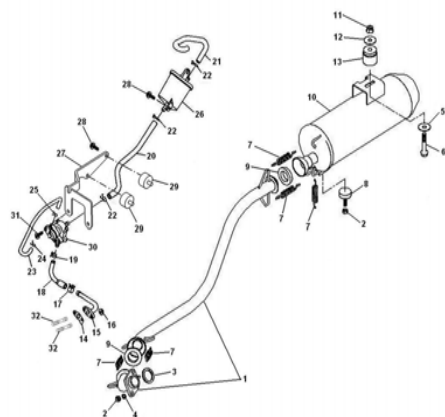

28 EXHAUST (FOR EUROPE)

REF. No.	CODE	DESCRIPTION	Q'TY	PART No.	PART No.	
1		EXHAUST PIPE	1	LH260ATV-B.14.2	8K014020000	ATV260E34
2	10099	NUT M8	4	GB/T6170	B015808	ATV260E34
3	23403	EXHAUST PIPE GASKET	1	170M.19.3	1L019030000	ATV260E34
4	10106	WASHER 8	2	GB/T93	B025108	ATV260E34
5	10117	WASHER PLATE 10	1	GB/T96	B025210	ATV260E34
6	10120	BOLT FLANGE M10X1.25X62	1	GB/T16674.1	B01041062A	ATV260E34
7		SPRING	5	LH260ATV.15-1	8E015000001	ATV260E34
8		MUFFLER SUPPORT BOTTOM	1	LH260ATV-B.14.4	8K014040000	ATV260E34
9	10099	JOUNT	1	LH260ATV-B.14.3	8K014030000	ATV260E34
10		MUFFLER	1	LH260ATV.15b.1	8E015b010000	ATV260E34
11	23411	NUT M10X1.25	1	GB/T6187	B015510A	ATV260E34
12	33412	WASHER PLATE 10	1	GB/T96	B025210	ATV260E34
13	23415	MUFFLER SUPPORT	1	LH260ATV.15.2	8E015020000	
14	43510	WASHER	1	170M.20-10	1L020000010	ATV260E34
15	43511	HOSE	1	170M.20.3	1L020030000	ATV260E34
16	10004	NUT M6	2	GB/T6187	B015506	ATV260E34
17	43513	CLIP 16	1	170M.20-9	1L020000009	ATV260E34
18	43512	HOSE C	1	170M.20-8	1L020000008	ATV260E34
19	43514	CLIP 13	1	170M.20-4	1L020000004	ATV260E34
20	43525	HOSE B	1	170M.20-3	1L020000003	ATV260E34
21	43518	HOSE A	1	170M.20-1	1L020000001	ATV260E34
22	43519	HOSE CLAMP 16	3	170M.20-2	1L020000002	ATV260E34
23	43520	PIPE	1	170M.20-7	1L020000007	ATV260E34
24	43521	CLIP 9	1	170M.20-6	1L020000006	ATV260E34
25	43522	CLIP 7.6	1	170M.20-5	1L020000005	ATV260E34
26	43523	FILTER	1	170M.20.1	1L020010000	ATV260E34
27		VALVE BRACKET	1	170M-A.20.4a	1L12004a0000	ATV260E34
28	10140	BOLT M6X12	4	GB/T16674.1	B01040612	ATV260E34
29		RUBBER PAD	8	LH260ATV.1.15	8E001150000	ATV260E34
30	33230	VALVE	1	170M.20.2	1L020020000	ATV260E34
31	10263	BOLT M6X20	2	GB/T5789	B01030620	ATV260E34
32	10263	BOLT	2	170M.20-11	1L020000011	ATV260E34