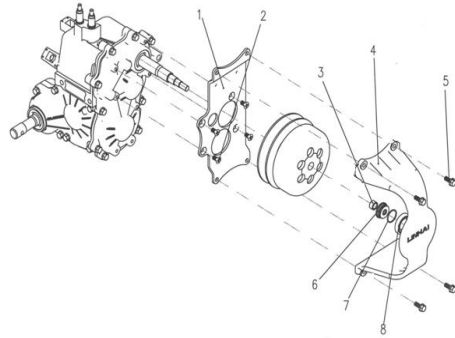

HIGH-POWER CLUTCH STAND ASSY

REF. No.	PART NO.	DESCRIPTION	Q'TY	图号	PART No.
1	23941	BRACKET 1	1	LH260ATV.14.3.1	8E014030100
2	10424	SWCREW M8X12	4	GB/T819	B02030812
3	23942	SMALL SPACER	1	LH260ATV.14.3-2	8E014030002
4	23943	BRACKET 2	1	LH260ATV.14.3-1	8E014030001
5	10425	BOLT M8X22	4	GB/T16674.1	B01040822
6	23944	SPACER	1	170M.18-6	1L018000006
7	10321	O-RING 26.5X1.8	1	GB/T3452.1	B121265180
8	10426	BEARING 6906Z	1	GB/T276	B1316906