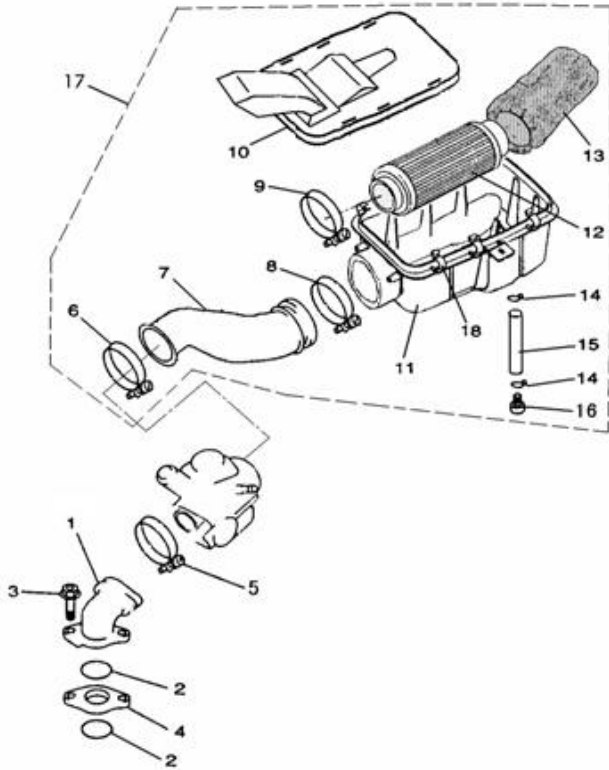

26 AIR CLEANER

REF. No	PART NO.	DESCRIPTION	Q'TY	图号	PART NO.	
1	23201	JOINT CARBURETOR	1	170M-A.17.2b	1L11702b0000	ATV260E32
2	23202	O-RING 35X2	2	170M.17-13	1L017000013	ATV260E32
3	10085	SCOKET HEAD BOLT M6X25	2	GB70	B02010625	ATV260E32
4	23204	JOINT	1	170M.17-12	1L017000012	ATV260E32
5	23205	HOSE CLAMP D	1	170M.17.4	1L017040000	ATV260E32
6	23206	HOSE CLAMP C	1	LH260ATV.16.6	8E016060000	ATV260E32
7	23207	AIR CLEANER JOINT	1	LH260ATV.16-2	8E016000002	ATV260E32
8	23208	HOSE CLAMP B	1	LH260ATV.16.4	8E016040000	ATV260E32
9	23209	HOSE CLAMP A	1	LH260ATV.16.2	8E016020000	ATV260E32
10	23210	COVER AIR CLEANER	1	LH260ATV.16.5	8E016050000	ATV260E32
11	23211	AIR CLEANER CASE1	1	LH260ATV.16.3	8E016030000	ATV260E32
12	23212	ELEMENT COMP AIR CLEANER	1	LH260ATV.16.1	8E016010000	ATV260E32
13	23213	FILTER COVER	1	LH260ATV.16.7	8E016070000	ATV260E32
14	23214	CLIP	2	LH260ATV.16-4	8E016000004	ATV260E32
15	23215	HOSE	1	LH260ATV.16-3	8E016000003	ATV260E32
16	23216	PLUG	1	LH260ATV.16-5	8E016000005	ATV260E32
17	23217	AIR CLEANER ASSY	1	LH260ATV.16	8E016000000	ATV260E32
18	23218	AIR CLEANER COVER CLIP	6	LH260ATV.16-6	8E016000006	ATV260E32