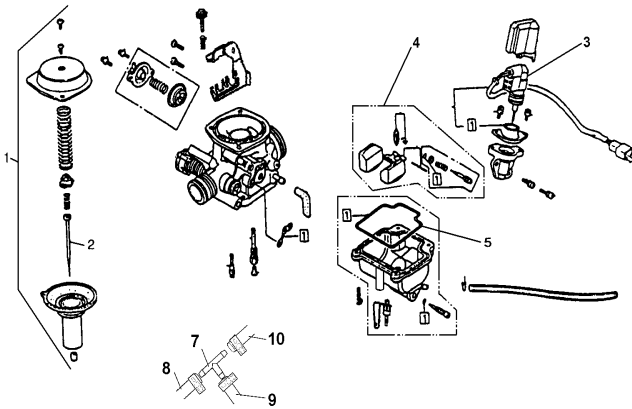

27 CARBURETOR

REF. No	PART NO.	DESCRIPTION	Q'TY	图号	PART NO.	
1	23301	CARBURETOR ASSY (BOTTOM F	1	170M.13.2	1L013020000	ATV260E33
	23301a	CARBURETOR ASSY (TOP PULL	1	170M-A.13	1L113000000	ATV260E33
2	23302	JET NEEDLE SET	1	170M.13.2-1	1L013020001	ATV260E33
3	23303	AUTO CHOKE ASSEM	1	170M.13.2.1	1L013020100	ATV260E33
4	23304	FLOAT ASSY	1	170M.13.2.2	1L013020200	ATV260E33
5	23305	BOWL GASKET	1	170M.13.2-2	1L013020002	ATV260E33
6	23306	MAIN JET	1	170M.13.2-3	1L013020003	ATV260E33
		IDLE JET		170M.13.2-4	1L013020004	ATV260E33
7	30235	FUEL HOSE COUPLER	1	170M-A.13-1	1L113000001	
8	23308	HOSE Φ8X4.5X260	1	170M-A.13.1	1L113010000	
9	23309	HOSE Φ8X4.5X390	1	170M-A.13.2	1L113020000	
10	23310	HOSE Φ8X4.5X280	1	170M-A.13.3	1L113030000	

* FOR NEW THROTTLE CABLE AND NEW JOINT CARBURETOR (THROTTLE COME FROM THE TOP OF THE CARBURETOR)