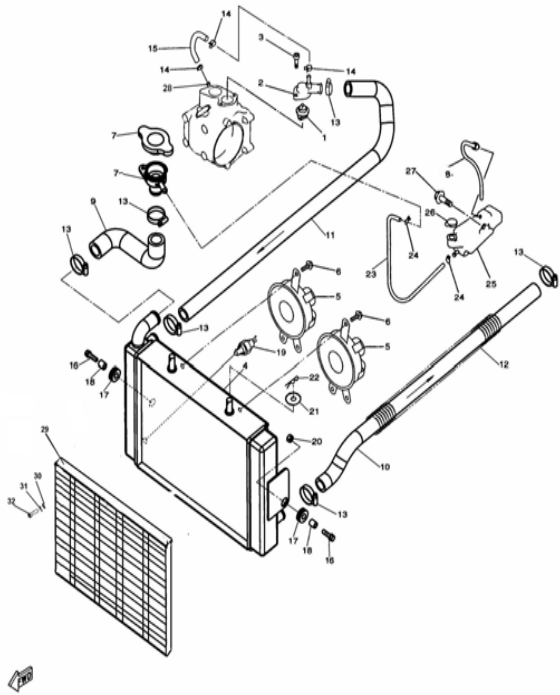

24 RADIATOR (FOR 4WD)

29A

REF. No	PART NO.	DESCRIPTION	Q'TY	图号	PART NO.	
27	10140	BOLT FLANGE M6X12	1	GB/T5787-M6X12	B01040612	ATV260E30A
28	23001	JOIN	1	170M.1.1-5	1L001010005	
29	23002	SPORT)	1	170M-A.11.3d.1	1L11103d0100	
30	10011	WASHER 6 (USED FOR SPORT)	4	GB/T97	B025306	
31	10422	SPRING WASHER (USED FOR SPORT)	4	GB/T93	B025106	
32	10423	BOLT FLANGE M6X14 (USED FOR SPORT)	4	GB/T5783	B01010614