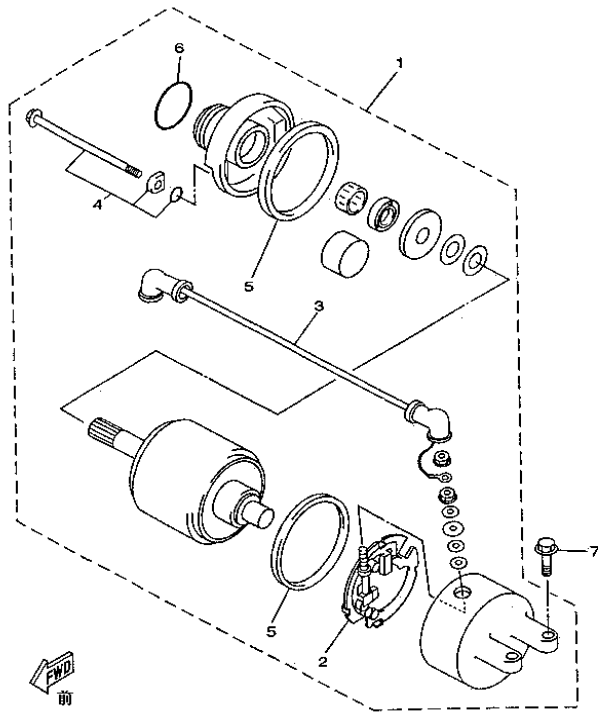

34 STARTING MO

REF. No	PART NO.	DESCRIPTION	Q'TY	图号	PART NO.	
1	24101	STARTING MOTOR ASSY	1	170M.16	1L016000000	ATV260E41
2	24102	BRUSH HOLD ASSY	1	170M.16.4	1L016040000	ATV260E41
3	24103	CORD,STARTER MOTOR	1	170M.16.2	1L016020000	ATV260E41
4	24104	BOLT	2	170M.16-2	1L016000002	ATV260E41
5	24105	GASKET	2	170M.16-3	1L016000003	ATV260E41
6	24106	O-RING 24.5X3	1	170M.16-1	1L016000001	ATV260E41
7	24107	FLANGE BOLT M6X25	2	170M.4-6	1L004000006	ATV260E41