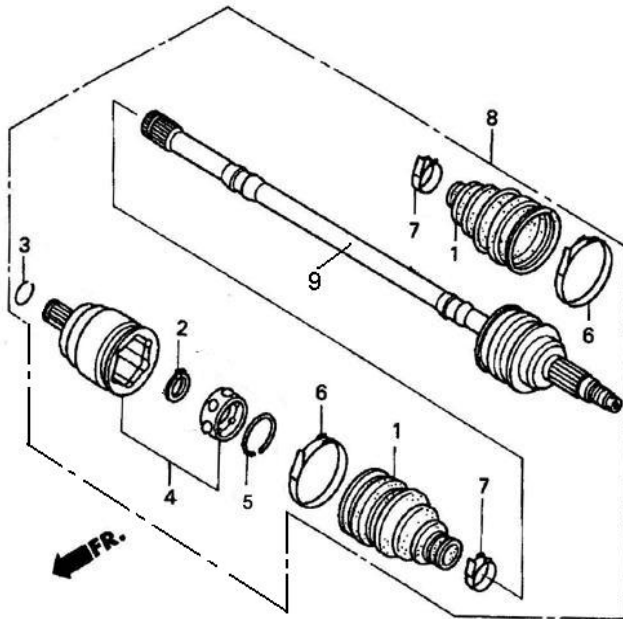

37 FRONT DRIVE AXLE (FOR 4WD)

REF. No	PART NO.	DESCRIPTION	Q'TY	图号	PART NO.
1	24403	OUTER BOARD BOOT	4	LH260ATV.6.5-5	8E006050005
2	24407	CIRCLIP 20	2	GB/T894.1	B036320
3	24405	ATOPPER RING	2	LH260ATV.6.5-16	8E006050016
4		JOUNT,INBOARD(CONTAIN INBOARD AXLE STEEL BALL BRACKET STEEL BALL AND GEAR WHEEL)	2	LH260ATV.6.5-13	8E006050013
			2	LH260ATV.6.5-12	8E006050012
			2	LH260ATV.6.5-11	8E006050011
			6	LH260ATV.6.5-10	8E006050010
5	24409	STOPPER RING	2	LH260ATV.6.5-9	8E006050009
6	24404	BOOT BAND B	4	LH260ATV.6.5-4	8E006050004
7	24402	BOOT BAND A	4	LH260ATV.6.5-6	8E006050006
8		FRONT DRIVE AXLE DRIVE AXLE/OUTER CV JOINT	2	LH260ATV.6.5	8E006050000
9	24401	ASSEMBLY	2	LH260ATV.6.5.1	8E006050100