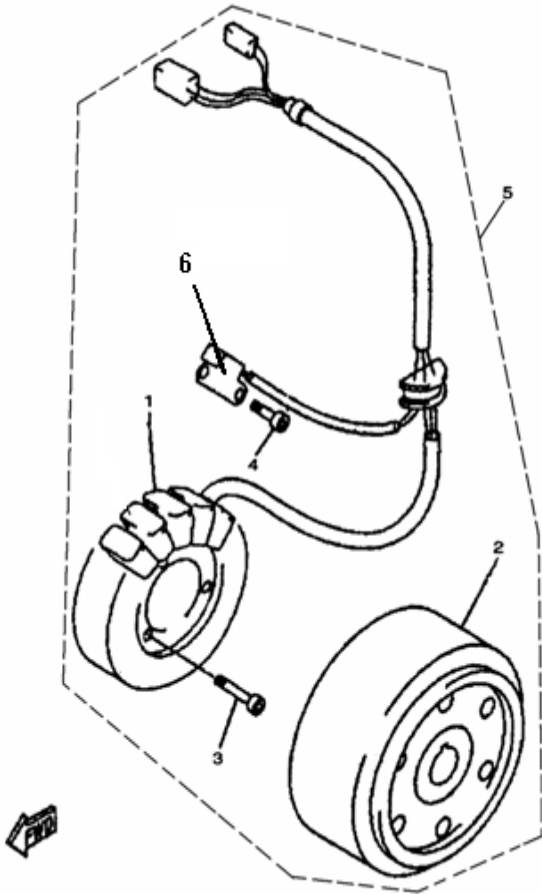

33 GENERATOR

39 (1)

REF. No	PART NO.	DESCRIPTION	Q'TY	图号	PART NO.	
1	24001	STATOR ASSY (THE COLOR OF a IS WHITE)	1	170M.6.1.2	1L006010200	ATV260E40
	24001A	HIGH-POWER GENERATORSTATOR ASSY (THE COLOR OF a IS BLACK)	1	170M.6.1.2b	1L0060102b00	ATV260E40
2	24002	ROTOR ASSY (GREEN COLOR)	1	170M.6.1.1	1L006010100	ATV260E40
	24002A	HIGH-POWER GENERATOR ROTOR ASSY (WHITE COLOR)	1	170M.6.1.1b	1L0060101b00	ATV260E40
3	10134	SOCKET HEAD BOLT M5X25	3	GB70	B02010525	ATV260E40
	10085	SOCKET HEAD BOLT M6X25	3	GB70	B02010625	ATV260E40
4	10135	SOCKET HEAD BOLT M5X12	2	GB70	B02010512	
5	24005	GENERATOR ASSY	1	170M.6.1	1L006010000	
	24005A	HIGH-POWER GENERATOR ASS	1	170M.6.1b	1L00601b0000	
6	24006	PICK UP COIL	1	170M.6.1.2.2	1L00601020200