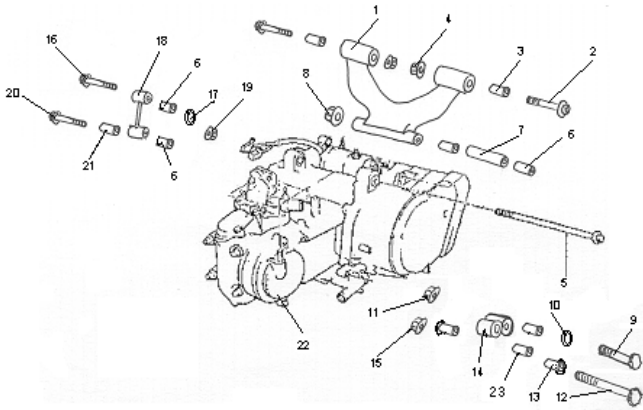

35 ENGINE

REF. No	PART NO.	DESCRIPTION	Q'TY	图号	PART NO.	
		FRONT ENGINE MOUNT				
1	24201	BRACKET	1	LH260ATV.20.1.1	8E020010100	ATV260E42
2	24202	ENGINE BRACKET BOLT	2	LH260ATV.20-2	8E020000002	ATV260E42
3	24203	BUSHING ENGING BRACKET1	2	LH260ATV.20.1.2	8E020010200	ATV260E42
4	10136	NUT M12X1.25	2	GB/T6187	B015512A	ATV260E42
5	24205	ENGINE MOUNTING BOLT	1	LH260ATV.20-1	8E020000001	ATV260E42
6	24206	BUSHING ENGING BRACKET2	4	LH260ATV.20.1.3	8E020010300	ATV260E42
7	24207	SPACER ENGINE BRACKET	1	LH250T.6.1-1	2W006010001	ATV260E42
8	10015	NUT M10X1.25	1	GB/T6187	B015510A	ATV260E42
9	10016	BOLT M10X1.25X55	1	GB/T5785	B01071055A	ATV260E42
10	24210	WASHER	1	LH260ATV.20-4	8E020000004	ATV260E42
11	10015	NUT M10X1.25	1	GB/T6187	B015510A	ATV260E42
12	10137	BOLT M8X120	1	GB/T5782	B010608120	ATV260E42
13	24213	LEFT SPACER	2	LH260ATV.20-3	8E020000003	ATV260E42
14	24214	STAY ENGINE LEFT	1	LH260ATV.20.2	8E020020000	ATV260E42
15	10079	NUT M8	1	GB/T6187	B015508	ATV260E42
16	10138	BOLT M10X1.25X68	1	GB/T5785	B01071068A	ATV260E42
17	24217	WASHER	1	LH260ATV.20-6	8E020000006	ATV260E42
18	24218	STAY ENGINE RIGHT	1	LH260ATV.20.3	8E020030000	ATV260E42
19	10015	NUT M10X1.25	1	GB/T6187	B015510A	ATV260E42
20	10139	BOLT M8X65	1	GB/T5782	B01060865	ATV260E42
21	24221	RIGHT SPACER	2	LH260ATV.20-5	8E020000005	ATV260E42
22	24222	ENGINE ASSY260	1	LH260ATV.14	8E014000000	ATV260E42
	24222a	ENGINE ASSY300	1	LH300ATV.14	8F014000000	
23	24223	BUSHING	2	LH260ATV.20.2.2	8E020020200	ATV260E42