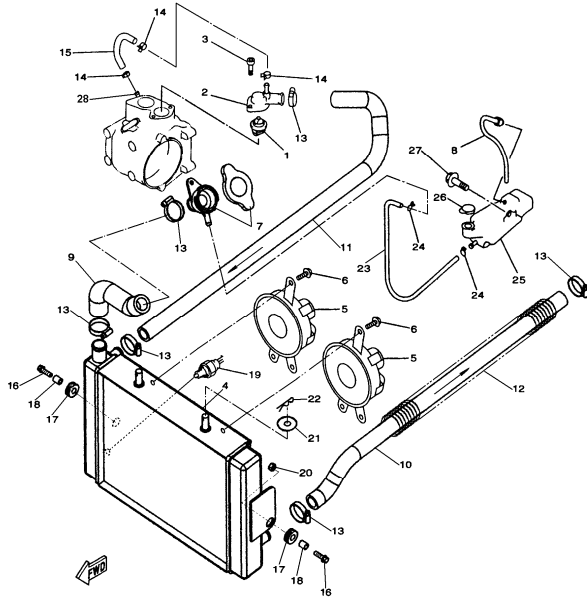

24 RADIATOR (FOR 04)

24 RADIATOR (FOR 2WD)

REF. No	PART NO.	DESCRIPTION	Q'TY	图号	PART NO.	
27	10140	BOLT FLANGE M6X12	1	GB/T5787-M6X12	B01040612	ATV260E30
28	23001	JOIN	1	170M.1.1-5	1L011010005