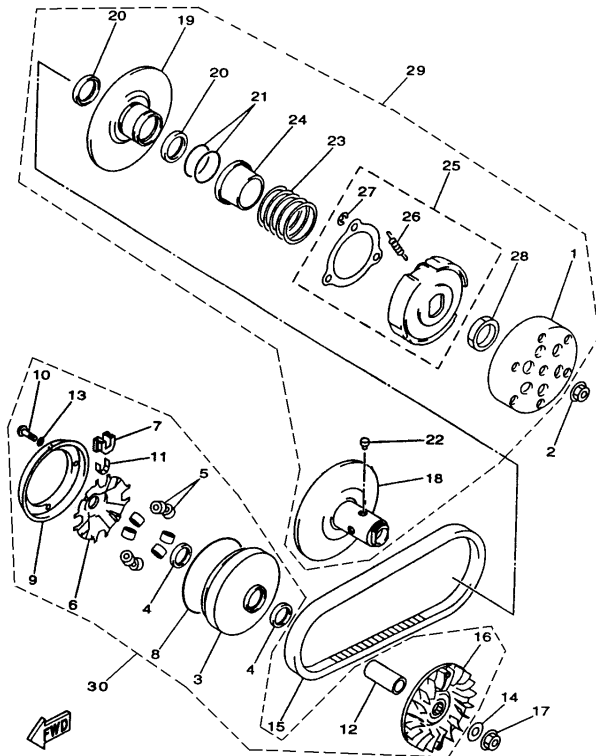

32 CLUTCH

REF. No	PART NO.	DESCRIPTION	Q'TY	图号	PART NO.	
23	23923	COMPRESSION SPRING	1	170M.9.2.1	1L009020100	ATV260E39
24	23924	SEAT SECONDARY SPRING	1	170M.9.2.1-1	1L009020101	ATV260E39
25	23925	CLUTCH CARRIER ASSY	1	170M.9.2.2	1L009020200	ATV260E39
	23925a	CLUTCH CARRIER ASSY *	1	170M.9.2a.2	1L00902a0200	
26	23926	CLUTCH WEIGHT SPRING 1	3	170M.9.2.2-4	1L009020204	ATV260E39
	23926a	CLUTCH WEIGHT SPRING 1 *	3	170M.9.2a.2-4	1L00902a0204	
27	10133	CIRCLIP 8	3	GB896-8	B036308	ATV260E39
28	23928	NUT M36X1.5	1	170M.9.2-2	1L009020002	ATV260E39
29	23929	DRIVEN ASSY COMPLETE	1	170M.9.2	1L009020000	ATV260E39
	23929a	DRIVEN ASSY COMPLETE 1 *	3	170M.9.2a	1L00902a0000	
30	23930	DRIVE ASSY COMPLETE	1	170M.9.1	1L009010000	ATV260E39

*NOTE TO PREVENT DAMAGE AND ASSURE PROPER PERFORMANCE FOLLOW THIS GUIDES:

23801a 23819a 23925a 23926a 23929a REGUIRED THE USE OF RIGHT HIGH-POWER CLICH.