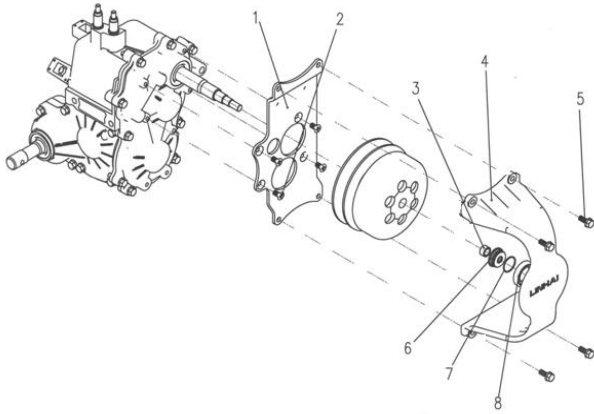

HIGH-POWER CLUTCH STAND ASSY

REF. No	PART NO.	DESCRIPTION	Q'TY	图号	PART NO.
1	23941	BRACKET 1	1	LH260ATV.14.3.1	8E014030100
2	10424	SWCREW M8X12	4	GB/T819	B02030812
3	23942	SMALL SPACER	1	LH260ATV.14.3-2	8E014030002
4	23943	BRACKET 2	1	LH260ATV.14.3-1	8E014030001
5	10425	BOLT M8X22	4	GB/T16674.1	B01040822
6	23944	SPACER	1	170M.18-6	1L018000006
7	10321	O-RING 26.5X1.8	1	GB/T3452.1	B121265180
8	10426	BEARING 6906Z	1	GB/T276	B1316906